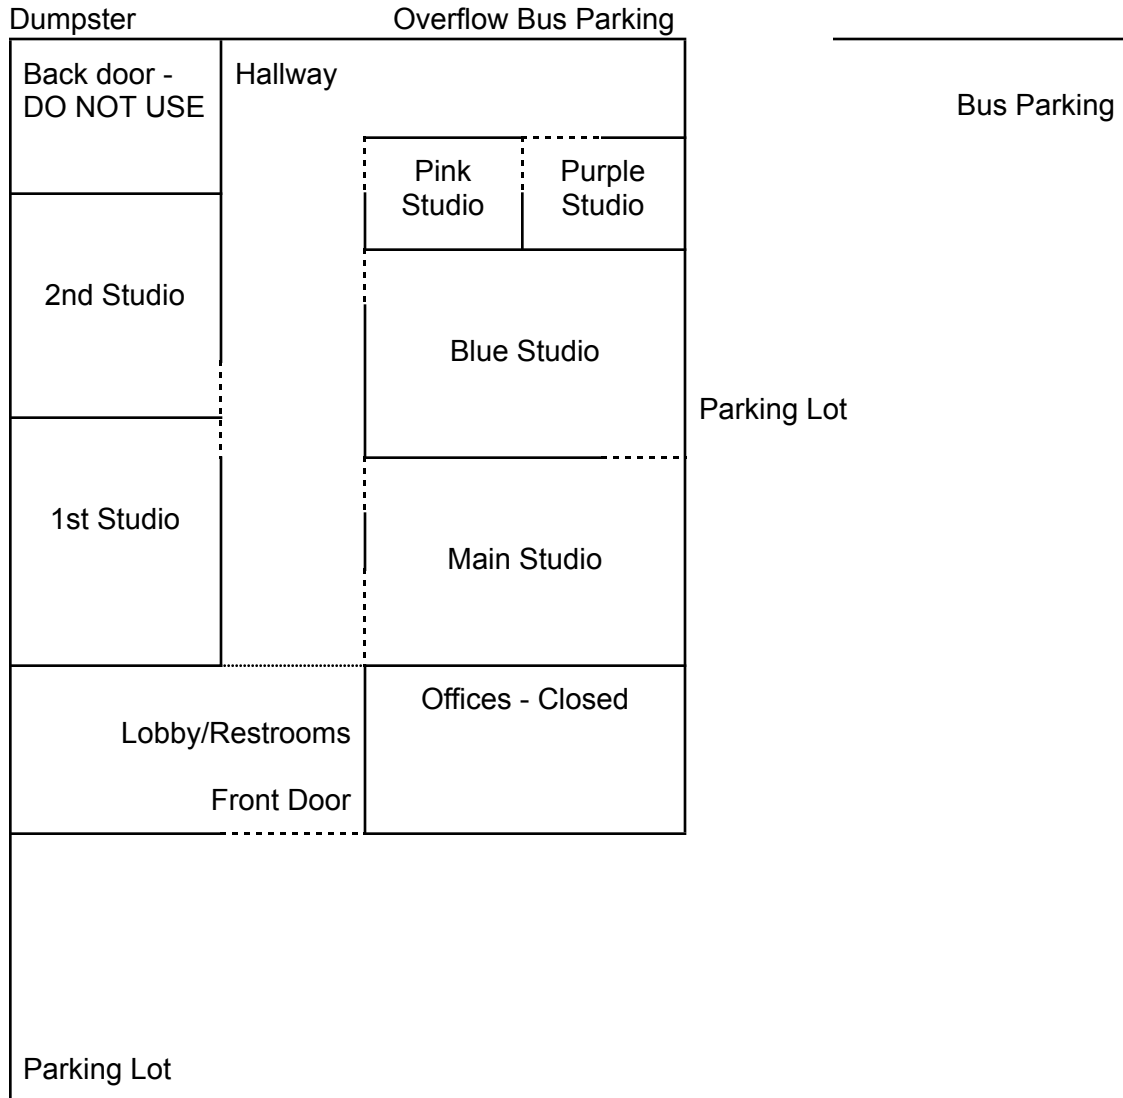

Alabama Ballet Center for Dance
 PURPLE TRACK (HS SENIORS - COLLEGE +) SAT PM/SUN CLASS LOCATION
 Purple Classes occur in multiple locations - check your schedule!

2726 1st Ave South
 Birmingham, AL, 35233

- ~ NO dressing rooms are available on site.
- ~ Restrooms and water fountains are available.
- ~ Ample parking is available on site. We ask that buses park at the far end of the lot as shown.