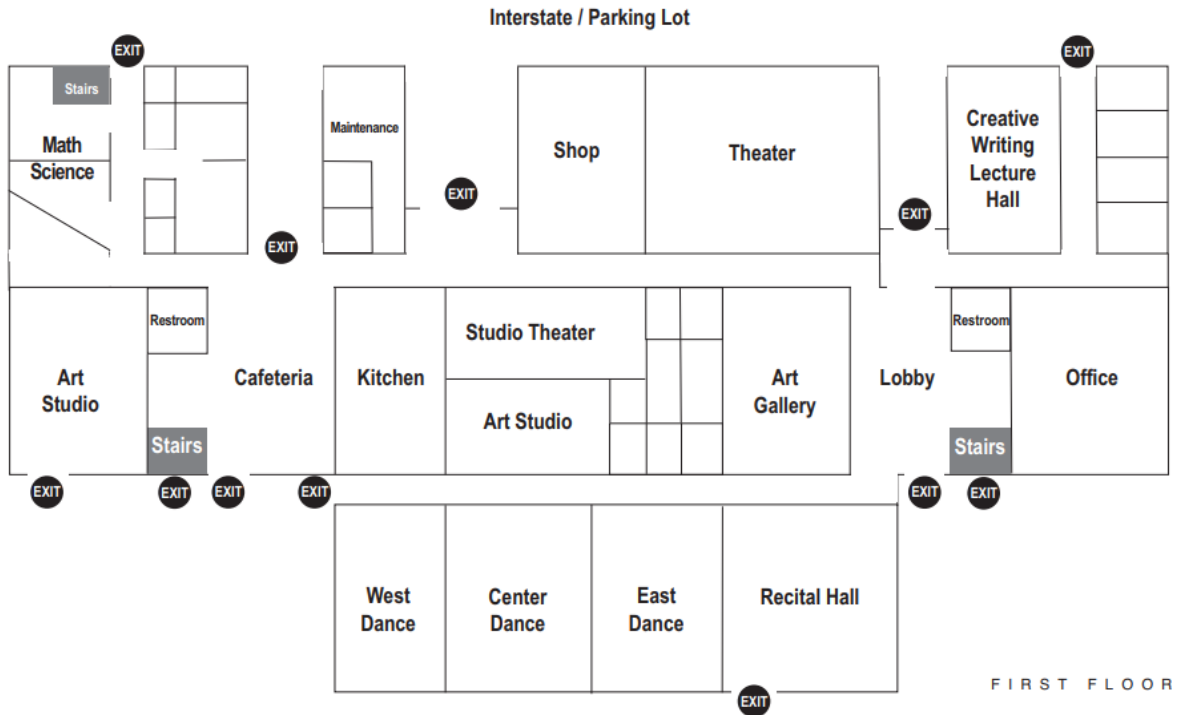

Alabama School of Fine Arts
RED TRACK (9-11th grades) SAT/SUN CLASS LOCATION
**** FRIDAY AUDITION LOCATION FOR ALL TRACKS****
1800 Rev Abraham Woods Jr. Blvd, 35203

- There is strict security protocol during school hours (Friday 1/19 auditions). Please follow the details to come in your confirmation emails.
- DO NOT park in ASFA Staff lot on Friday 1/19 before 5:00. This is a school day. You will need to find street parking or use the parking deck on 19th Street.
- Dorothy Jemison Day Theater entrance is at 800 19th St. N, 35203.
- Limited dressing room space is available. It is best to come dressed.
- Restrooms and water fountains are available.