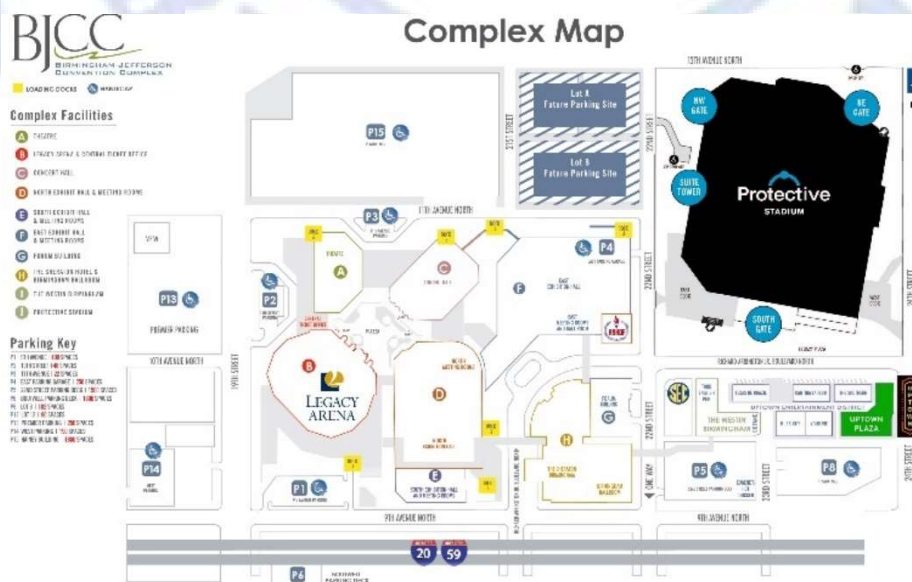

GETTING HERE!

BIRMINGHAM JEFFERSON CIVIC CENTER
North Meeting Rooms
1 Richard Arrington Boulevard, N
Birmingham, Alabama 35203
www.bjcc.org

When should I arrive?

****TRAFFIC ADVISORY****

Please be advised of lane closures and road construction in the area and allow extra time to arrive for your event or meeting. Visit: 5920bridge.com for detailed information or use the app ALLGOTRAFFIC. There are many easy ways to get to the BJCC around those closures and ample parking is available. We suggest you **arrive 45 minutes to one hour prior to your first class** to allow time for parking.

General Parking

The main accessible parking, for the North Exhibition Halls and Meeting Rooms, is in the East Parking Garage (P4), entrance located on 22nd Street. Accessible parking is also available in the 22nd Street Parking Deck (P5). Spaces are on a first-come, first-serve basis. Please see the map for additional parking information.

2 min walk

5th Ave & 20th St No

4 min walk

[CLICK HERE](#) for more detailed bus transportation information.

Other available options

Contact the carrier directly for pricing information.

WHILE YOU'RE HERE!

The BJCC complies with the Americans with Disabilities Act, and we have you at the forefront when hosting events and meetings. We look forward to assisting you in any way we can and to welcoming you to the BJCC! (Source, www.bjcc.org)

RAMPS/ENTRANCES

The main entrances to the North Exhibition Hall and the North Meeting Rooms are accessible to all guests. The entrance to the North Meeting Rooms is located on the ground level, adjacent to the North Exhibition Hall. Meeting room elevators lie just inside the entrance. Elevators in the North Exhibit Hall are located beside the concession stand. A ramp leading from the main floor is available to access the lounge area. All restrooms are accessible. ([CLICK HERE](#) for more detailed North Meeting Hall accessibility information)